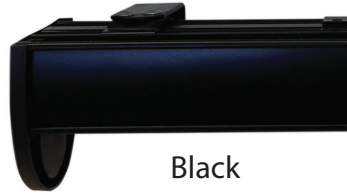

TAILORED ROMAN SHADES COLOR & SIZE COORDINATION

Standard Color Headboxes for Open Cassette

White

Black

Chrome

Satin

Metallic Bronze

Headbox Options

Roman Shade Component Color Coordination

COLOR	CLUTCH COLOR	CHAIN COLOR	BRACKET COLOR	HEMBAR COLOR	BLACKOUT FABRIC HEMBAR	BRACKET COVER	HEMBAR ENDCAP	BACKBAR	BACKBAR ENDCAP
White	White	White	White	White	White	White	White	Off White	White
Black	Black	Black	Black	Black	White	Black	Black	Off White	Black
Metallic Bronze	Black	Brass	Black	Black	White	Bronze	Brown	Off White	Bronze
Chrome	Grey	Stainless Steel	Silver	Silver	White	Chrome	Grey	Off White	Grey
Satin	Grey	Stainless Steel	Silver	Silver	White	Light Grey	Grey	Off White	Grey