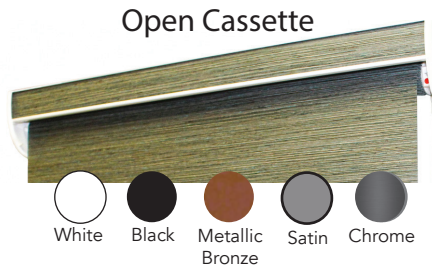

TAILORED ROMAN SHADES COLOR & SIZE COORDINATION

Standard Color Headboxes for Open Cassette

White

Black

Chrome

Satin

Metallic Bronze

Headbox Options

Roman Shade Component Color Coordination

COLOR	CLUTCH COLOR	CHAIN COLOR	BRACKET COLOR	HEMBAR COLOR	BLACKOUT FABRIC HEMBAR	BRACKET COVER	HEMBAR ENDCAP	BACKBAR	BACKBAR ENDCAP
White	White	White	White	White	White	White	White	Off White	White
Black	Black	Black	Black	Black	White	Black	Black	Off White	Black
Metallic Bronze	Black	Brass	Black	Black	White	Bronze	Brown	Off White	Bronze
Chrome	Grey	Stainless Steel	Silver	Silver	White	Chrome	Grey	Off White	Grey
Satin	Grey	Stainless Steel	Silver	Silver	White	Light Grey	Grey	Off White	Grey