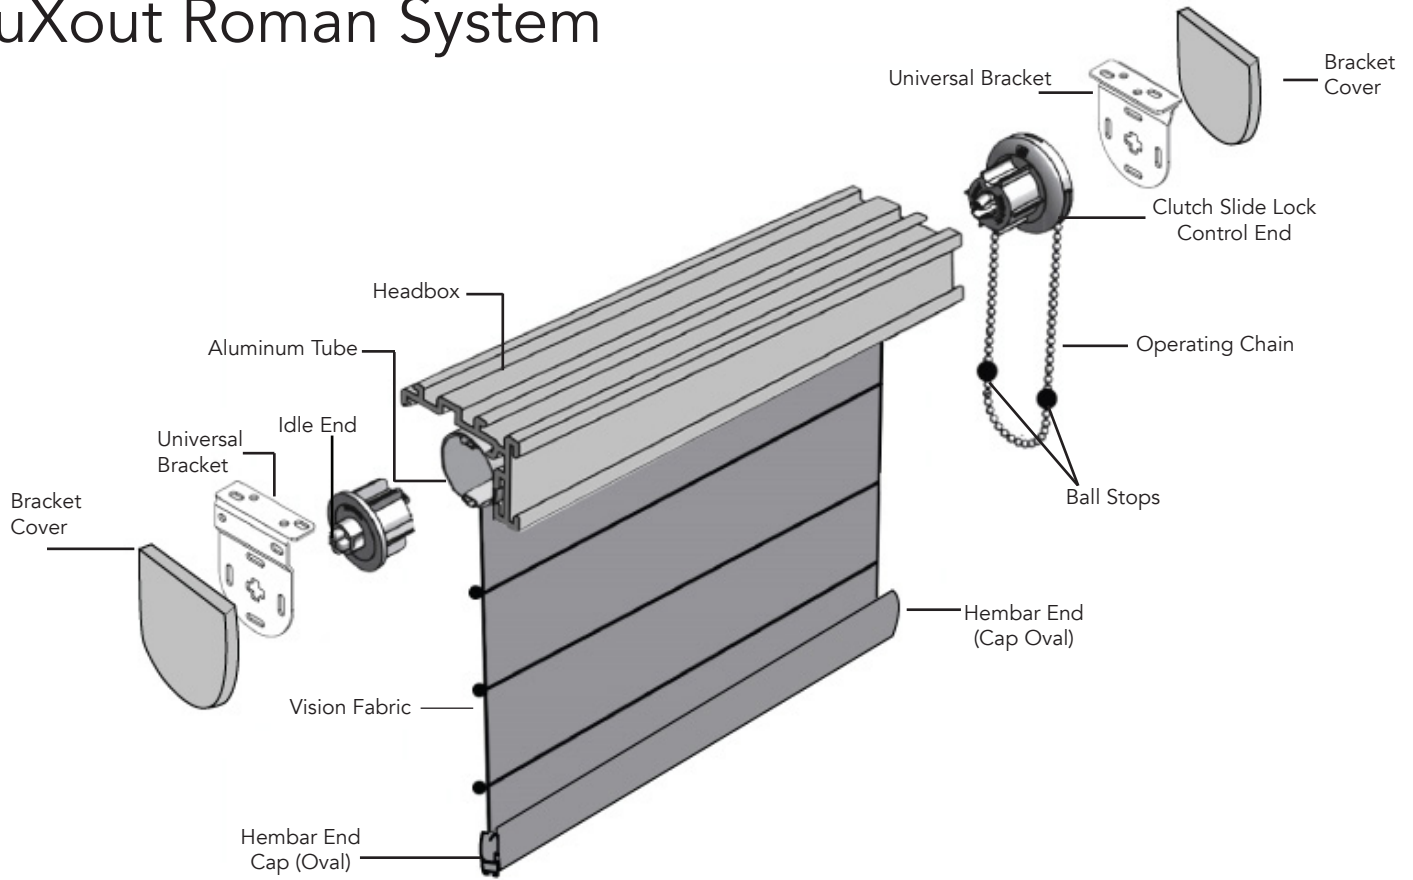

TAILORED ROMAN SHADES TECHNICAL INFORMATION

LuXout Roman System

Open Cassette