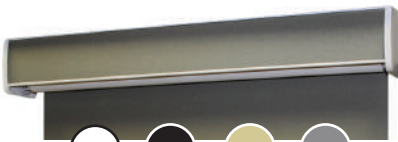

DESIGNER ROLLER SHADES COLOR COORDINATION

Standard Color Headboxes For Open Cassette

White

Black

Beige

Satin

Metallic Bronze

Chrome

Headbox Options

Square Fascia

White Black Beige Silver

Pocket & Flap

White

Open Cassette

White Black Beige Metallic Bronze Satin Chrome

Open Fascia

White Black Beige Metallic Grey

No Headbox

White Black Antique Bronze Gloss White Gold Steel Jet Black

- 1. One Touch Wand Control:** One Touch Wand control option available only on no headbox, open cassette or open fascia. Minimum width is 15".
- 2. Pocket & Flap:** Pocket is 5" x 5" in white only and used for recessed or very large or tall shades. Custom painting available for additional charge.
- 3. Open Cassette & Open Fascia:** Open cassette and open fascia can be either exposed metal or exposed metal that is fabric wrapped with the same fabric as the shade. Maximum shade width for these headboxes is 90" wide.