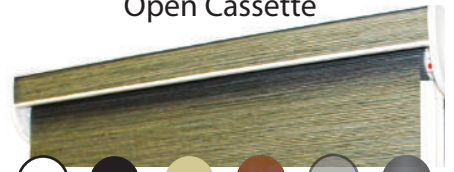

DESIGNER ROLLER SHADES COLOR COORDINATION

Standard Color Headboxes For Open Cassette

White

Black

Beige

Satin

Metallic Bronze

Chrome

Headbox Options

Square Fascia

White Black Beige Silver

Pocket & Flap

White

Open Cassette

White Black Beige Metallic Bronze Satin Chrome

Open Fascia

White Black Beige Metallic Grey

No Headbox

White Black Antique Bronze Gloss White Gold Steel Jet Black

- 1. One Touch Wand Control:** One Touch Wand control option available only on no headbox, open cassette or open fascia. Minimum width is 15".
- 2. Pocket & Flap:** Pocket is 5" x 5" in white only and used for recessed or very large or tall shades. Custom painting available for additional charge.
- 3. Open Cassette & Open Fascia:** Open cassette and open fascia can be either exposed metal or exposed metal that is fabric wrapped with the same fabric as the shade. Maximum shade width for these headboxes is 90" wide.