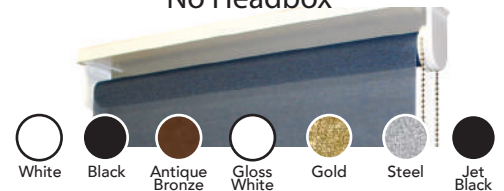

DESIGNER ROLLER SHADES COLOR COORDINATION

Standard Color Headboxes For Open Cassette

White

Black

Beige

Satin

Metallic Bronze

Chrome

Headbox Options

Square Fascia

White Black Beige Silver

Pocket & Flap

White

Open Cassette

White Black Beige Metallic Bronze Satin Chrome

Open Fascia

White Black Beige Metallic Grey

No Headbox

White Black Antique Bronze Gloss White Gold Steel Jet Black

- 1. One Touch Wand Control:** One Touch Wand control option available only on no headbox, open cassette or open fascia. Minimum width is 15".
- 2. Pocket & Flap:** Pocket is 5" x 5" in white only and used for recessed or very large or tall shades. Custom painting available for additional charge.
- 3. Open Cassette & Open Fascia:** Open cassette and open fascia can be either exposed metal or exposed metal that is fabric wrapped with the same fabric as the shade. Maximum shade width for these headboxes is 90" wide.