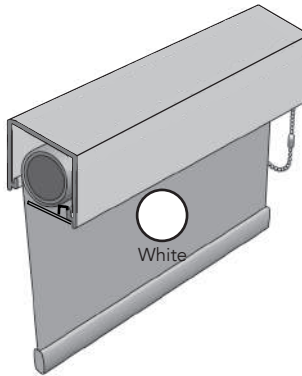

DESIGNER ROLLER SHADES COLOR COORDINATION

Standard Color Headboxes For Open Cassette

White

Black

Beige

Satin

Metallic Bronze

Chrome

Headbox Options

Square Fascia

White Black Beige Silver

Pocket & Flap

White

Open Cassette

White Black Beige Metallic Bronze Satin Chrome

Open Fascia

White Black Beige Metallic Grey

No Headbox

White Black Antique Bronze Gloss White Gold Steel Jet Black

- 1. One Touch Wand Control:** One Touch Wand control option available only on no headbox, open cassette or open fascia. Minimum width is 15".
- 2. Pocket & Flap:** Pocket is 5" x 5" in white only and used for recessed or very large or tall shades. Custom painting available for additional charge.
- 3. Open Cassette & Open Fascia:** Open cassette and open fascia can be either exposed metal or exposed metal that is fabric wrapped with the same fabric as the shade. Maximum shade width for these headboxes is 90" wide.