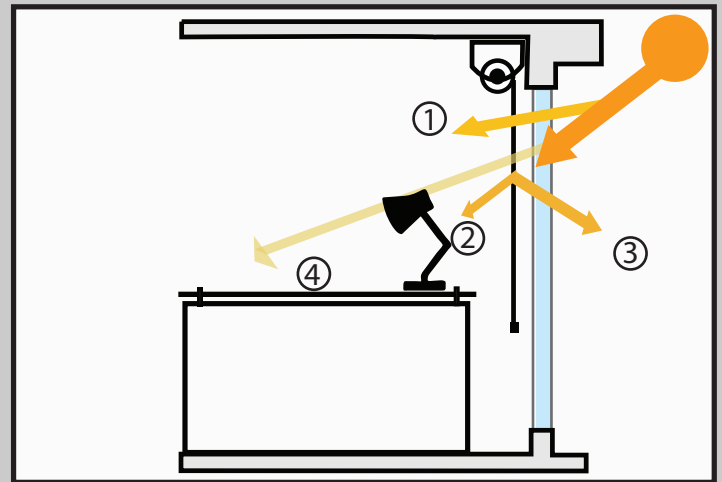

5 - INDOOR AIR QUALITY

Poor air quality is a common source of inhabitant complaints. Many of our solar fabrics are certified for low emissions by the GREENGUARD Environmental Institute and pass the stricter requirements of GREENGUARD Gold, and are GREENGUARD listed for Microbial Resistance. Careful selection of low emitting materials such as solar screen fabrics minimize the presence of contaminants such as volatile organic compounds (VOC's), odors, and dust.