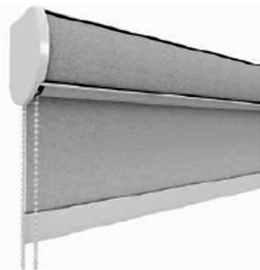

SEMI OPEN CASSETTE