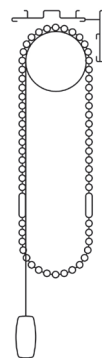

VISION SHADES TECHNICAL INFORMATION

LuXout Vision System

Open Cassette

Open Fascia

VISION SHADES FEATURES & SPECIFICATIONS

Fabric	LuXout Fabric Colors and information.
Freight	Price is \$15 per shade for standard sizes up to 90" wide, larger sizes call for a quote.
Size Restrictions Fabric NOT Rotated	Minimum Width = 12" ordered width Maximum Width = 96" ordered Minimum Drop = 18" Maximum Drop = 108"
Outside Mount Shades	Shade is manufactured to fit width ordered as bracket-to-bracket width.
Child Safety	The Consumer Product Safety Council strongly suggests that no cords be used on any window treatment where infants and small children and pets are or could be near. We offer cordless motorized shades to avoid this issue. Corded shades, those with clutch bead chains require warning labels on the cord and hembar that are visible. Warning labels must not be removed.
Open Cassette & Open Fascia	Extruded aluminum panel that hides the clutch and the tube. Numerous headbox colors available. Color must be specified on order. Hardware will match the headbox color. Headbox brackets include end caps. See Color coordination charts on each price list.
Motorized Shades & Controls	Motor controller and power supply for low voltage wired or rechargeable battery motor. For additional motorization controls, chargers, etc. refer to the motorized shade information. Each room of shades will include one 5 Channel Controller and one charger (for rechargeable motor).
Clutch	The clutch is sized as needed for each individual shade's lifting requirement. Specify right or left side clutch. Clutch available in white (standard) beige, grey, or black depending on headbox color. See chart for options on each price page.
Brackets	Universal brackets (inside, outside or ceiling mounting) are available in white (standard) or other colors depending on headbox configuration. See Color Coordination charts on each price list.
Hem Bar	Fabric covered hembar is standard, exposed hembar available as an option.
Inside Mount Shades	Shade is made for brackets to be mounted inside window with a top window width equal to the size ordered. Do not take deduction for inside mount.
Chain Loop	Chain loop is available as #10 metal bead chain. Stainless steel beaded cord loop is also available. See attached color coordination chart for standard chain colors. Chain color may be specified on order.
Fabric Wrapped Headbox	Fabric can be applied to the headbox to provide a matching, finished look. Fabric is attached with a solid piece of double sided tape. If you do not want fabric on the headbox, Please note on order.
One Touch Battery Operator	Available on all Vision Shades for same price as a clutch operated shade. Minimum width 15", maximum width 72" and maximum height 72".