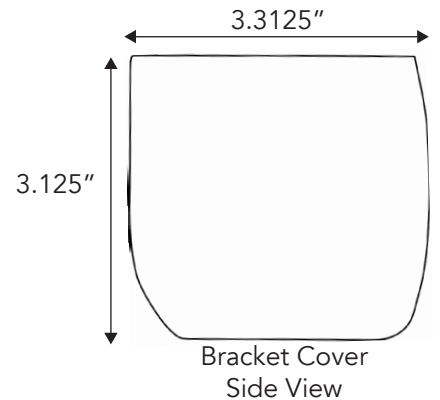

VISION SHADES TECHNICAL INFORMATION

LuXout Vision System

Open Cassette

Open Fascia

VISION SHADES FEATURES & SPECIFICATIONS

Fabric	LuXout Fabric Colors and information.
Freight	Price is \$15 per shade for standard sizes up to 90" wide, larger sizes call for a quote.
Size Restrictions Fabric NOT Rotated	Minimum Width = 12" ordered width Maximum Width = 96" ordered Minimum Drop = 18" Maximum Drop = 108"
Outside Mount Shades	Shade is manufactured to fit width ordered as bracket-to-bracket width.
Child Safety	The Consumer Product Safety Council strongly suggests that no cords be used on any window treatment where infants and small children and pets are or could be near. We offer cordless motorized shades to avoid this issue. Corded shades, those with clutch bead chains require warning labels on the cord and hembar that are visible. Warning labels must not be removed.
Open Cassette & Open Fascia	Extruded aluminum panel that hides the clutch and the tube. Numerous headbox colors available. Color must be specified on order. Hardware will match the headbox color. Headbox brackets include end caps. See Color coordination charts on each price list.
Motorized Shades & Controls	Motor controller and power supply for low voltage wired or rechargeable battery motor. For additional motorization controls, chargers, etc. refer to the motorized shade information. Each room of shades will include one 5 Channel Controller and one charger (for rechargeable motor).
Clutch	The clutch is sized as needed for each individual shade's lifting requirement. Specify right or left side clutch. Clutch available in white (standard) beige, grey, or black depending on headbox color. See chart for options on each price page.
Brackets	Universal brackets (inside, outside or ceiling mounting) are available in white (standard) or other colors depending on headbox configuration. See Color Coordination charts on each price list.
Hem Bar	Fabric covered hembar is standard, exposed hembar available as an option.
Inside Mount Shades	Shade is made for brackets to be mounted inside window with a top window width equal to the size ordered. Do not take deduction for inside mount.
Chain Loop	Chain loop is available as #10 metal bead chain. Stainless steel beaded cord loop is also available. See attached color coordination chart for standard chain colors. Chain color may be specified on order.
Fabric Wrapped Headbox	Fabric can be applied to the headbox to provide a matching, finished look. Fabric is attached with a solid piece of double sided tape. If you do not want fabric on the headbox, Please note on order.
One Touch Battery Operator	Available on all Vision Shades for same price as a clutch operated shade. Minimum width 15", maximum width 72" and maximum height 72".