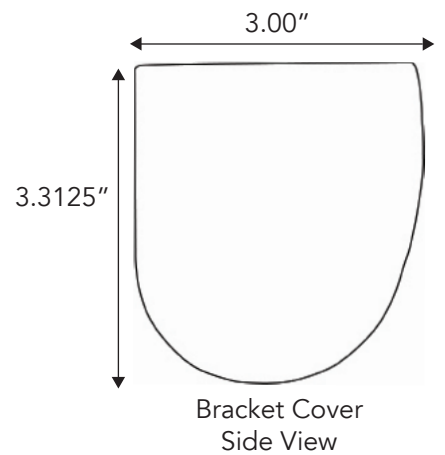

VISION SHADES TECHNICAL INFORMATION

LuXout Vision System

Open Cassette

Open Fascia

VISION SHADES FEATURES & SPECIFICATIONS

Fabric	LuXout Fabric Colors and information.
Freight	Price is \$15 per shade for standard sizes up to 90" wide, larger sizes call for a quote.
Size Restrictions Fabric NOT Rotated	Minimum Width = 12" ordered width Maximum Width = 96" ordered Minimum Drop = 18" Maximum Drop = 108"
Outside Mount Shades	Shade is manufactured to fit width ordered as bracket-to-bracket width.
Child Safety	The Consumer Product Safety Council strongly suggests that no cords be used on any window treatment where infants and small children and pets are or could be near. We offer cordless motorized shades to avoid this issue. Corded shades, those with clutch bead chains require warning labels on the cord and hembar that are visible. Warning labels must not be removed.
Open Cassette & Open Fascia	Extruded aluminum panel that hides the clutch and the tube. Numerous headbox colors available. Color must be specified on order. Hardware will match the headbox color. Headbox brackets include end caps. See Color coordination charts on each price list.
Motorized Shades & Controls	Motor controller and power supply for low voltage wired or rechargeable battery motor. For additional motorization controls, chargers, etc. refer to the motorized shade information. Each room of shades will include one 5 Channel Controller and one charger (for rechargeable motor).
Clutch	The clutch is sized as needed for each individual shade's lifting requirement. Specify right or left side clutch. Clutch available in white (standard) beige, grey, or black depending on headbox color. See chart for options on each price page.
Brackets	Universal brackets (inside, outside or ceiling mounting) are available in white (standard) or other colors depending on headbox configuration. See Color Coordination charts on each price list.
Hem Bar	Fabric covered hembar is standard, exposed hembar available as an option.
Inside Mount Shades	Shade is made for brackets to be mounted inside window with a top window width equal to the size ordered. Do not take deduction for inside mount.
Chain Loop	Chain loop is available as #10 metal bead chain. Stainless steel beaded cord loop is also available. See attached color coordination chart for standard chain colors. Chain color may be specified on order.
Fabric Wrapped Headbox	Fabric can be applied to the headbox to provide a matching, finished look. Fabric is attached with a solid piece of double sided tape. If you do not want fabric on the headbox, Please note on order.
One Touch Battery Operator	Available on all Vision Shades for same price as a clutch operated shade. Minimum width 15", maximum width 72" and maximum height 72".