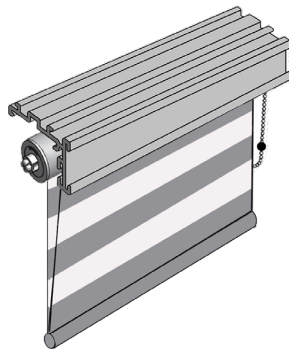

VISION SHADES TECHNICAL INFORMATION

LuXout Vision System

Open Cassette

Open Fascia

VISION SHADES FEATURES & SPECIFICATIONS

Fabric	LuXout Fabric Colors and information.
Freight	Price is \$15 per shade for standard sizes up to 90" wide, larger sizes call for a quote.
Size Restrictions Fabric NOT Rotated	Minimum Width = 12" ordered width Maximum Width = 96" ordered Minimum Drop = 18" Maximum Drop = 108"
Outside Mount Shades	Shade is manufactured to fit width ordered as bracket-to-bracket width.
Child Safety	The Consumer Product Safety Council strongly suggests that no cords be used on any window treatment where infants and small children and pets are or could be near. We offer cordless motorized shades to avoid this issue. Corded shades, those with clutch bead chains require warning labels on the cord and hembar that are visible. Warning labels must not be removed.
Open Cassette & Open Fascia	Extruded aluminum panel that hides the clutch and the tube. Numerous headbox colors available. Color must be specified on order. Hardware will match the headbox color. Headbox brackets include end caps. See Color coordination charts on each price list.
Motorized Shades & Controls	Motor controller and power supply for low voltage wired or rechargeable battery motor. For additional motorization controls, chargers, etc. refer to the motorized shade information. Each room of shades will include one 5 Channel Controller and one charger (for rechargeable motor).
Clutch	The clutch is sized as needed for each individual shade's lifting requirement. Specify right or left side clutch. Clutch available in white (standard) beige, grey, or black depending on headbox color. See chart for options on each price page.
Brackets	Universal brackets (inside, outside or ceiling mounting) are available in white (standard) or other colors depending on headbox configuration. See Color Coordination charts on each price list.
Hem Bar	Fabric covered hembar is standard, exposed hembar available as an option.
Inside Mount Shades	Shade is made for brackets to be mounted inside window with a top window width equal to the size ordered. Do not take deduction for inside mount.
Chain Loop	Chain loop is available as #10 metal bead chain. Stainless steel beaded cord loop is also available. See attached color coordination chart for standard chain colors. Chain color may be specified on order.
Fabric Wrapped Headbox	Fabric can be applied to the headbox to provide a matching, finished look. Fabric is attached with a solid piece of double sided tape. If you do not want fabric on the headbox, Please note on order.
One Touch Battery Operator	Available on all Vision Shades for same price as a clutch operated shade. Minimum width 15", maximum width 72" and maximum height 72".