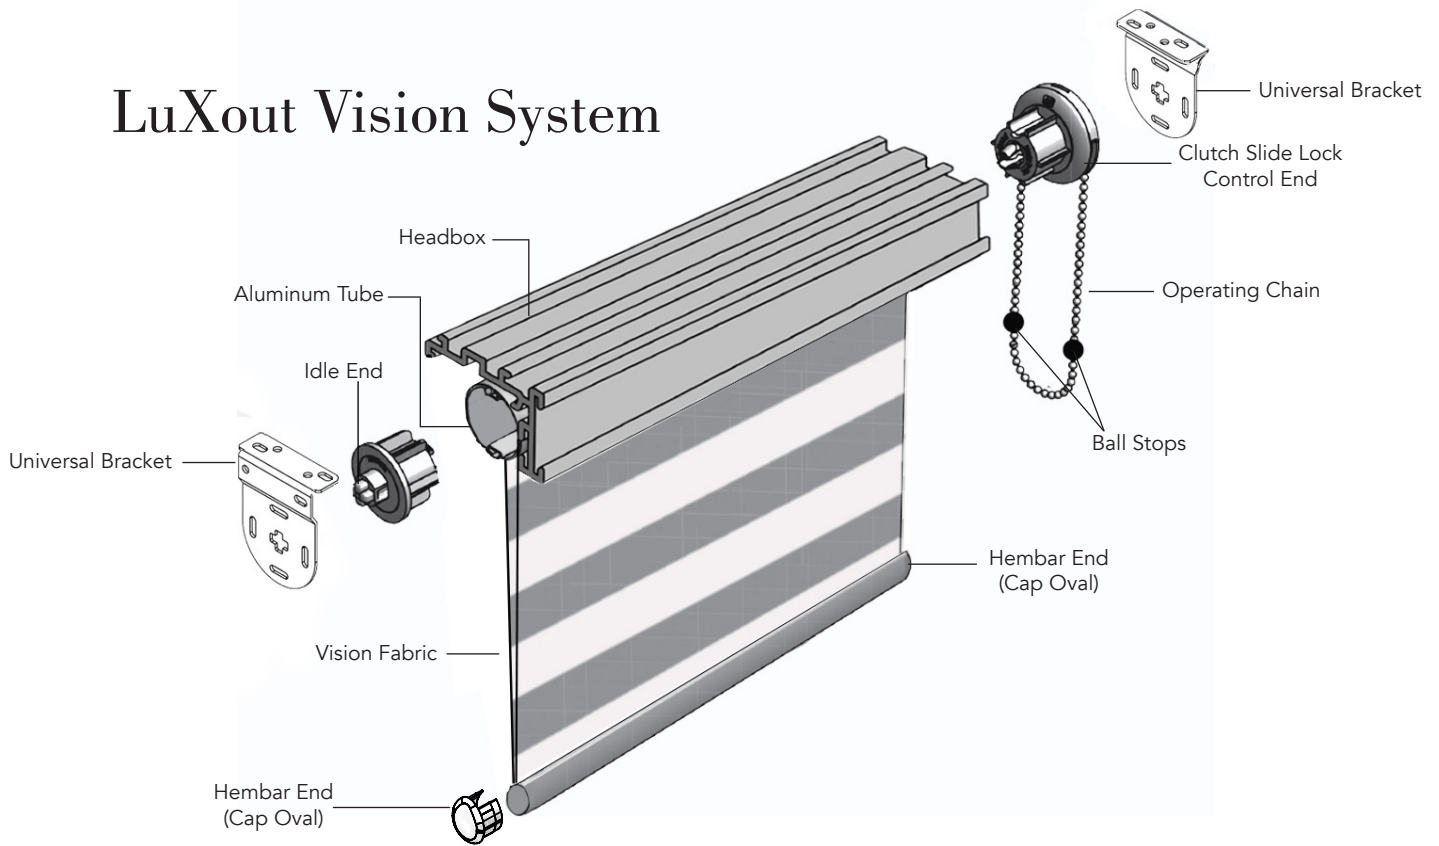

VISION SHADES TECHNICAL INFORMATION

LuXout Vision System

Open Cassette

Open Fascia

VISION SHADES FEATURES & SPECIFICATIONS

Fabric	LuXout Fabric Colors and information.
Freight	Price is \$15 per shade for standard sizes up to 90" wide, larger sizes call for a quote.
Size Restrictions Fabric NOT Rotated	Minimum Width = 12" ordered width Maximum Width = 96" ordered Minimum Drop = 18" Maximum Drop = 108"
Outside Mount Shades	Shade is manufactured to fit width ordered as bracket-to-bracket width.
Child Safety	The Consumer Product Safety Council strongly suggests that no cords be used on any window treatment where infants and small children and pets are or could be near. We offer cordless motorized shades to avoid this issue. Corded shades, those with clutch bead chains require warning labels on the cord and hembar that are visible. Warning labels must not be removed.
Open Cassette & Open Fascia	Extruded aluminum panel that hides the clutch and the tube. Numerous headbox colors available. Color must be specified on order. Hardware will match the headbox color. Headbox brackets include end caps. See Color coordination charts on each price list.
Motorized Shades & Controls	Motor controller and power supply for low voltage wired or rechargeable battery motor. For additional motorization controls, chargers, etc. refer to the motorized shade information. Each room of shades will include one 5 Channel Controller and one charger (for rechargeable motor).
Clutch	The clutch is sized as needed for each individual shade's lifting requirement. Specify right or left side clutch. Clutch available in white (standard) beige, grey, or black depending on headbox color. See chart for options on each price page.
Brackets	Universal brackets (inside, outside or ceiling mounting) are available in white (standard) or other colors depending on headbox configuration. See Color Coordination charts on each price list.
Hem Bar	Fabric covered hembar is standard, exposed hembar available as an option.
Inside Mount Shades	Shade is made for brackets to be mounted inside window with a top window width equal to the size ordered. Do not take deduction for inside mount.
Chain Loop	Chain loop is available as #10 metal bead chain. Stainless steel beaded cord loop is also available. See attached color coordination chart for standard chain colors. Chain color may be specified on order.
Fabric Wrapped Headbox	Fabric can be applied to the headbox to provide a matching, finished look. Fabric is attached with a solid piece of double sided tape. If you do not want fabric on the headbox, Please note on order.
One Touch Battery Operator	Available on all Vision Shades for same price as a clutch operated shade. Minimum width 15", maximum width 72" and maximum height 72".