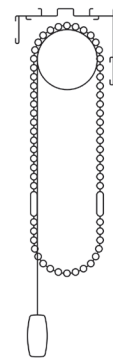

VISION SHADES TECHNICAL INFORMATION

LuXout Vision System

Open Cassette

Open Fascia

VISION SHADES FEATURES & SPECIFICATIONS

Fabric	LuXout Fabric Colors and information.
Freight	Price is \$15 per shade for standard sizes up to 90" wide, larger sizes call for a quote.
Size Restrictions Fabric NOT Rotated	Minimum Width = 12" ordered width Maximum Width = 96" ordered Minimum Drop = 18" Maximum Drop = 108"
Outside Mount Shades	Shade is manufactured to fit width ordered as bracket-to-bracket width.
Child Safety	The Consumer Product Safety Council strongly suggests that no cords be used on any window treatment where infants and small children and pets are or could be near. We offer cordless motorized shades to avoid this issue. Corded shades, those with clutch bead chains require warning labels on the cord and hembar that are visible. Warning labels must not be removed.
Open Cassette & Open Fascia	Extruded aluminum panel that hides the clutch and the tube. Numerous headbox colors available. Color must be specified on order. Hardware will match the headbox color. Headbox brackets include end caps. See Color coordination charts on each price list.
Motorized Shades & Controls	Motor controller and power supply for low voltage wired or rechargeable battery motor. For additional motorization controls, chargers, etc. refer to the motorized shade information. Each room of shades will include one 5 Channel Controller and one charger (for rechargeable motor).
Clutch	The clutch is sized as needed for each individual shade's lifting requirement. Specify right or left side clutch. Clutch available in white (standard) beige, grey, or black depending on headbox color. See chart for options on each price page.
Brackets	Universal brackets (inside, outside or ceiling mounting) are available in white (standard) or other colors depending on headbox configuration. See Color Coordination charts on each price list.
Hem Bar	Fabric covered hembar is standard, exposed hembar available as an option.
Inside Mount Shades	Shade is made for brackets to be mounted inside window with a top window width equal to the size ordered. Do not take deduction for inside mount.
Chain Loop	Chain loop is available as #10 metal bead chain. Stainless steel beaded cord loop is also available. See attached color coordination chart for standard chain colors. Chain color may be specified on order.
Fabric Wrapped Headbox	Fabric can be applied to the headbox to provide a matching, finished look. Fabric is attached with a solid piece of double sided tape. If you do not want fabric on the headbox, Please note on order.
One Touch Battery Operator	Available on all Vision Shades for same price as a clutch operated shade. Minimum width 15", maximum width 72" and maximum height 72".