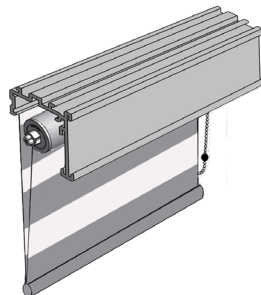

VISION SHADES TECHNICAL INFORMATION

LuXout Vision System

Open Cassette

Open Fascia

VISION SHADES FEATURES & SPECIFICATIONS

Fabric	LuXout Fabric Colors and information.
Freight	Price is \$15 per shade for standard sizes up to 90" wide, larger sizes call for a quote.
Size Restrictions Fabric NOT Rotated	Minimum Width = 12" ordered width Maximum Width = 96" ordered Minimum Drop = 18" Maximum Drop = 108"
Outside Mount Shades	Shade is manufactured to fit width ordered as bracket-to-bracket width.
Child Safety	The Consumer Product Safety Council strongly suggests that no cords be used on any window treatment where infants and small children and pets are or could be near. We offer cordless motorized shades to avoid this issue. Corded shades, those with clutch bead chains require warning labels on the cord and hembar that are visible. Warning labels must not be removed.
Open Cassette & Open Fascia	Extruded aluminum panel that hides the clutch and the tube. Numerous headbox colors available. Color must be specified on order. Hardware will match the headbox color. Headbox brackets include end caps. See Color coordination charts on each price list.
Motorized Shades & Controls	Motor controller and power supply for low voltage wired or rechargeable battery motor. For additional motorization controls, chargers, etc. refer to the motorized shade information. Each room of shades will include one 5 Channel Controller and one charger (for rechargeable motor).
Clutch	The clutch is sized as needed for each individual shade's lifting requirement. Specify right or left side clutch. Clutch available in white (standard) beige, grey, or black depending on headbox color. See chart for options on each price page.
Brackets	Universal brackets (inside, outside or ceiling mounting) are available in white (standard) or other colors depending on headbox configuration. See Color Coordination charts on each price list.
Hem Bar	Fabric covered hembar is standard, exposed hembar available as an option.
Inside Mount Shades	Shade is made for brackets to be mounted inside window with a top window width equal to the size ordered. Do not take deduction for inside mount.
Chain Loop	Chain loop is available as #10 metal bead chain. Stainless steel beaded cord loop is also available. See attached color coordination chart for standard chain colors. Chain color may be specified on order.
Fabric Wrapped Headbox	Fabric can be applied to the headbox to provide a matching, finished look. Fabric is attached with a solid piece of double sided tape. If you do not want fabric on the headbox, Please note on order.
One Touch Battery Operator	Available on all Vision Shades for same price as a clutch operated shade. Minimum width 15", maximum width 72" and maximum height 72".