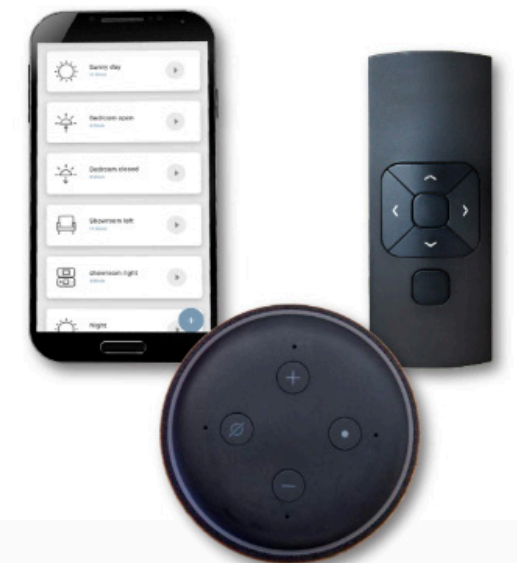

LUXSHADE

HARDWARE FINISHES

LUXSHADE METAL ENDCAPS

POLYMER ENDCAP & ALUMINUM HEADBOX COLORS

GET **INSPIRED**

LUXSHADE MOTION

MOTION is a ground-breaking shade automation solution that makes motorized shades available *to everyone*.

MOTION makes it possible to operate window coverings from anywhere, in any way.

Our unique pull control allows to operate shades with a single pull while experiencing the familiar feeling of manual operation. Easy, simple control for anyone.

Press the button on a controller, swipe through the **MOTION** app or operate the shades with your voice.

LUXSHADE MOTION

featuring PULL CONTROL

MOTION Tassel Pull Colors

ENJOY WIRELESS SIMPLICITY

LUXSHADE Motion Pull Control allows you to operate shades with a single pull while experiencing the familiar, intuitive feeling of manual operation.