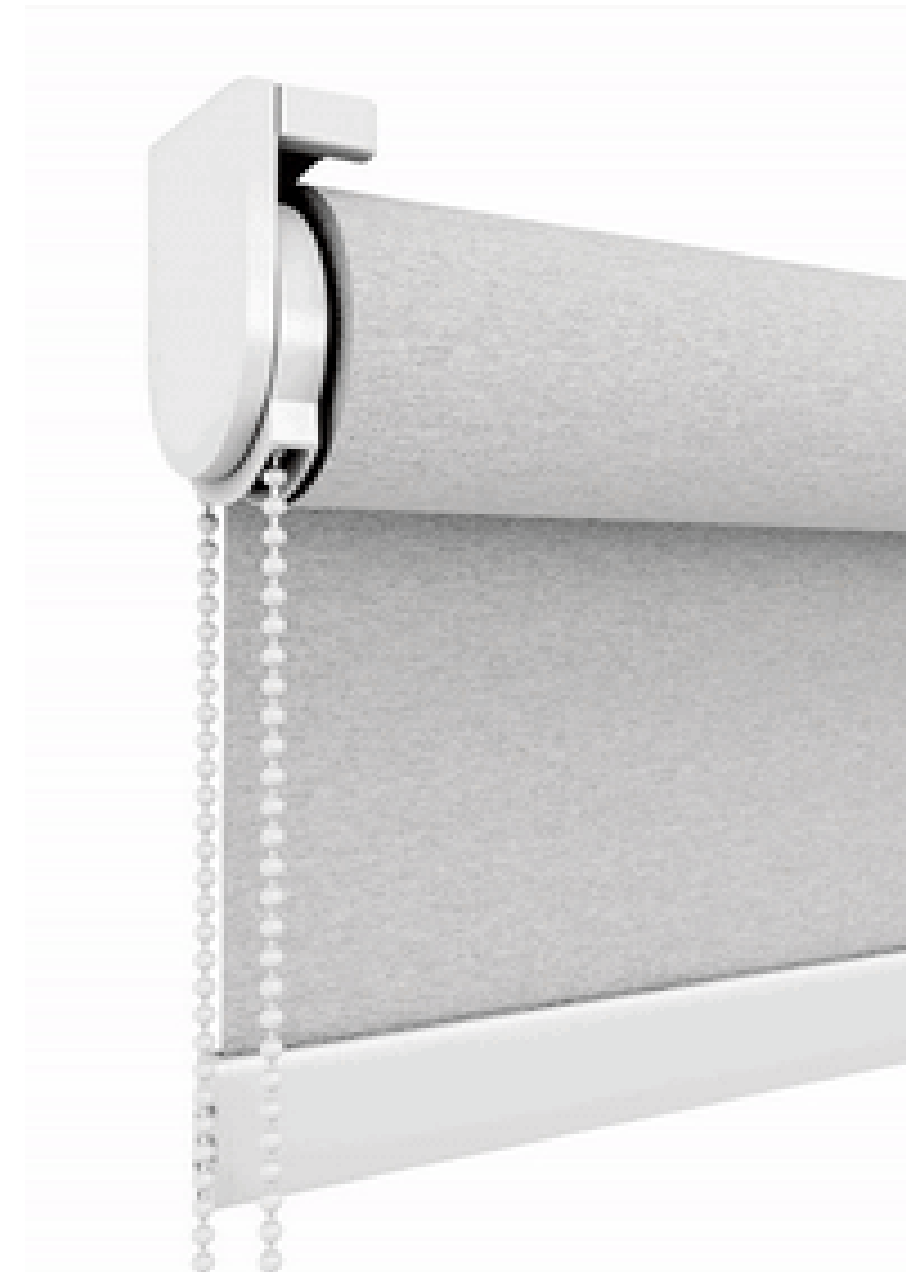

LUXSHADE

LUXOUT SHADES

THIS IS LUXSHADE

LUXOUT SHADES NEWEST ROLLER SYSTEM

- Incredible metal hardware finishes including stainless steel, chrome, natural aluminum, old brass, black nickel and gloss white
- Chain drive manual controls that lift 16 lbs in a compact space
- Motion Motorization with the unique chain pull control, as well as handheld, wall controllers and Hub/app that works with Alexa and Google assistant
- SED motorization with industry leading quiet operation as little as 34dB and synchronized hembar alignment
- The largest selection of decorative shade fabrics in the industry with free swatches
- Finishing touches enabling incredible design options to allow each shade to be your one of a kind masterpiece
- **TO THE TRADE ONLY**.... you won't find us online or in big box stores