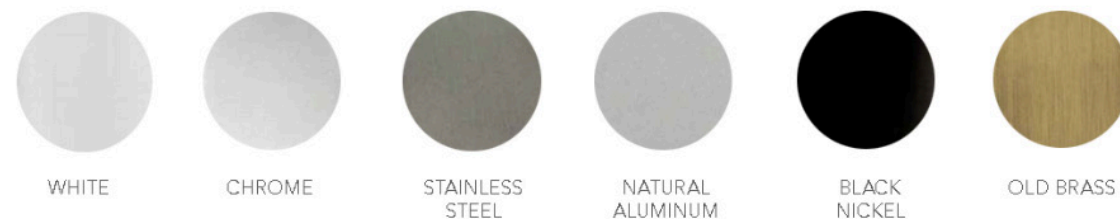

Press the button on a controller, swipe through the **MOTION** app or operate the shades with your voice.

LUXSHADE MOTION

featuring PULL CONTROL

MOTION Tassel Pull Colors

ENJOY WIRELESS SIMPLICITY

LUXSHADE Motion Pull Control allows you to operate shades with a single pull while experiencing the familiar, intuitive feeling of manual operation.