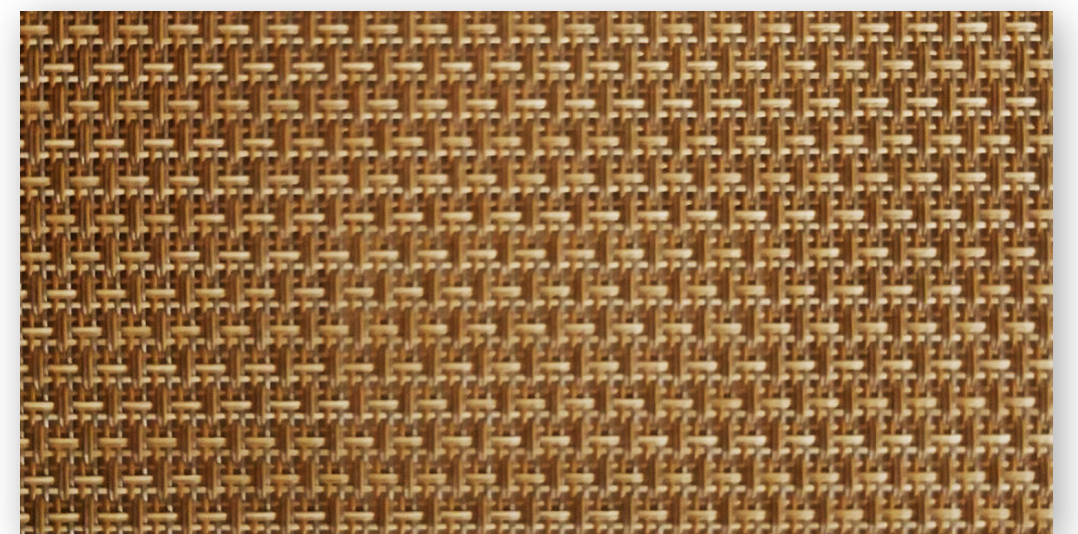

LuXscreen Nature Honeycomb 10%

Brown Sugar