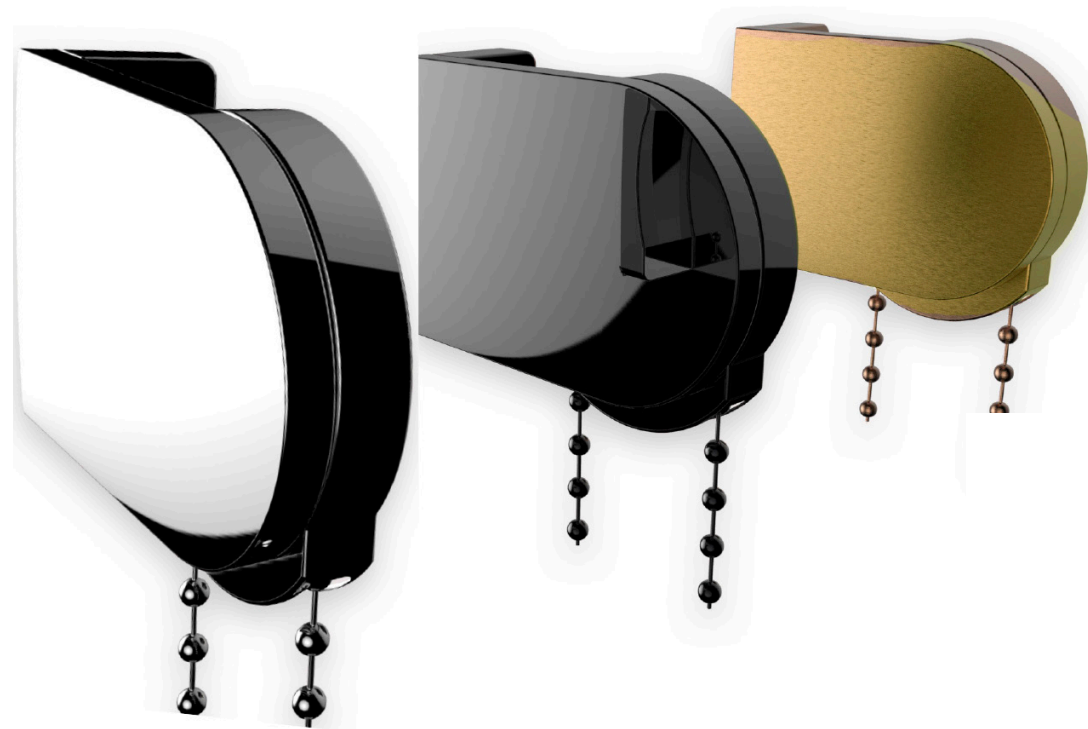

Designed To Be Unlike Any Other
Hardware System On The Market

CHROME

BLACK NICKEL

OLD BRASS

- It offers incredibly efficient installation and stunning aesthetics.
- The new chain drive and bracket end caps are offered in metal as well as polymer materials depending on the preferred appearance.